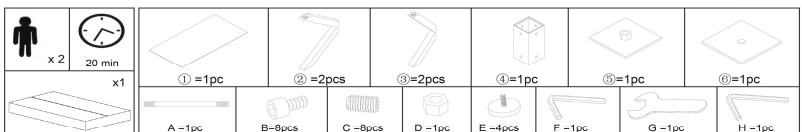

legs material	Steel
legs finishing	Matt painting
feet protection (yes/no)	Yes
adjustable feet (yes/no)	Yes

RAL Specifications	
size and shape variation (yes/no)	No
color variation (yes/no)	No
other details	

general warnings	Do not place near direct sources of heat. Do not put in direct solar light. Do not use abrasive products like acetones, bleaches, solvents, etc.

specific use and care instructions	Clean with a damp cloth and dry immediately

years of guarantee made according to	2

good to know	Legs form a rectangle of 122 x 80 cm. Tube shape: 7 x 7 cm

assembly

assembly required (yes/no)	Yes
difficulty of assembly (hard/medium/easy)	Easy
assembly time (min)	20
people required	2
assembly suggestions	Assemble the legs first and then screw the top

assembly instructions

ARYA / ARGO