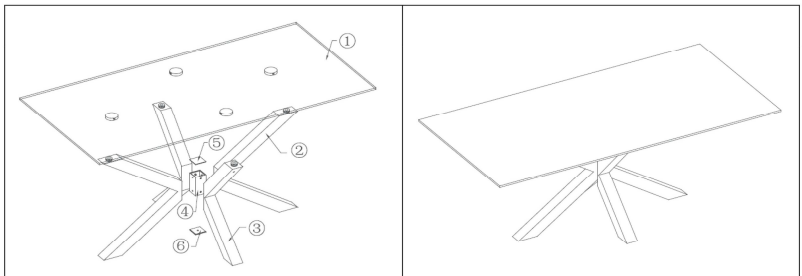

legs material	Steel
legs finishing	Matt painting
feet protection (yes/no)	Yes
adjustable feet (yes/no)	Yes

RAL Specifications	
size and shape variation (yes/no)	No
color variation (yes/no)	No
other details	

general warnings	Do not place near direct sources of heat. Do not put in direct solar light. Do not use abrasive products like acetones, bleaches, solvents, etc.

specific use and care instructions	Clean with a damp cloth and dry immediately

years of guarantee made according to	2

good to know	Legs form a rectangle of 122 x 80 cm. Tube shape: 7 x 7 cm

assembly

assembly required (yes/no)	Yes
difficulty of assembly (hard/medium/easy)	Easy
assembly time (min)	20
people required	2
assembly suggestions	Assemble the legs first and then screw the top

assembly instructions

ARYA / ARGO