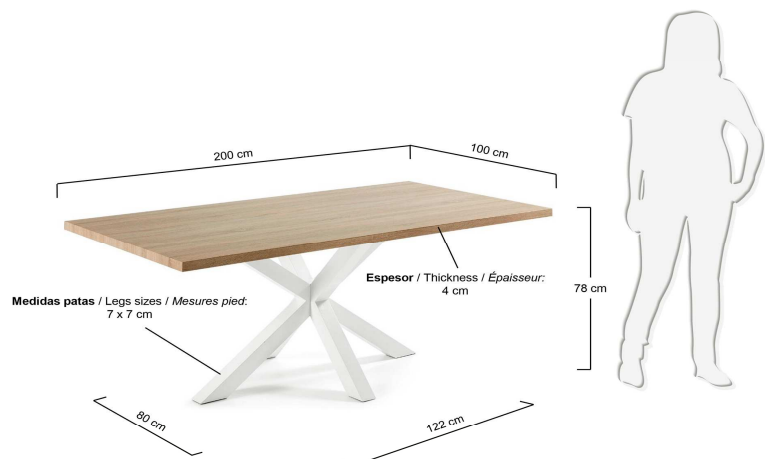

# ARYA

product code	C360M46
product description	ARYA Table 200x100 White, MDF Natural Sonoma Dining table with epoxy paint steel legs and top in sonoma MDF natural color.

### product sizes

height x width x depth (cm)	78	x	200	x	100
product weight (Kg)	60,1				

### product features

use (domestic/office)	Domestic
appliance (inner/outer)	Inner
extendible (yes/no)	No
adjustable height (yes/no)	No
foldable (yes/no)	No
up to seats	8
max. load (Kg)	60

top material	MDF honeycomb
top finishing	Veneered paper
top thickness	40 mm
leaf material	
leaf finishing	
number of leaves	
stored inside (yes/no)	No

years of guarantee made according to	2
--------------------------------------	---

good to know	Legs form a rectangle of 122 x 80 cm. Tube shape: 7 x 7 cm
--------------	--

**assembly**

assembly required (yes/no)	Yes
difficulty of assembly (hard/medium/easy)	Easy
assembly time (min)	20
people required	2
assembly suggestions	Assemble the legs first and then screw the top